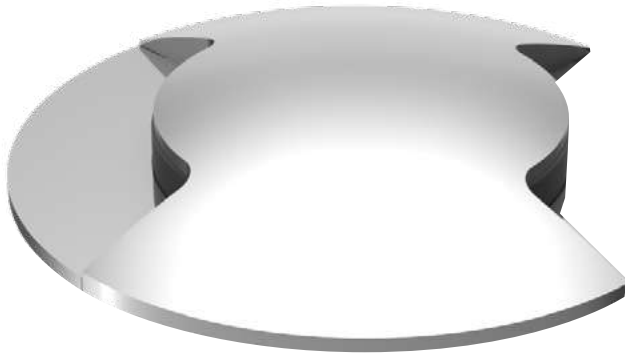

PUNTO

Details take center stage thanks to the powerful light output of these luminaires. Set your focus, define spaces, and enhance the beauty of your yacht's interior.

L9775

RECESSED LUMAIRES FOR INTERIOR

Ø mm 13

1 x 4/6 W

FINISHES

WHITE

BLACK

ZERO

Iconic, high-quality, and versatile recessed fixed luminaires for exterior, IP66, featuring a solid and sleek round-frame design.

L8200

L9783

RECESSED LUMINAIRES FOR EXTERIOR
Ø mm 66
1 x 4/6/8 W

FINISHES

WHITE

BLACK

CUSTOM

E L I

Tracing the routes, on board. Courtesy lights, with design and technical features enabling smart low glare lighting. Small precious lighting pearls giving a unique touch to yacht's interior and exterior.

SATIN

CUSTOM

OVALINE

Solid structure, high quality light performances, modularity. A series of luminaires for interior enhancing architectural details and overall style.

L9839

RECESSED LUMINAIRES FOR INTERIOR