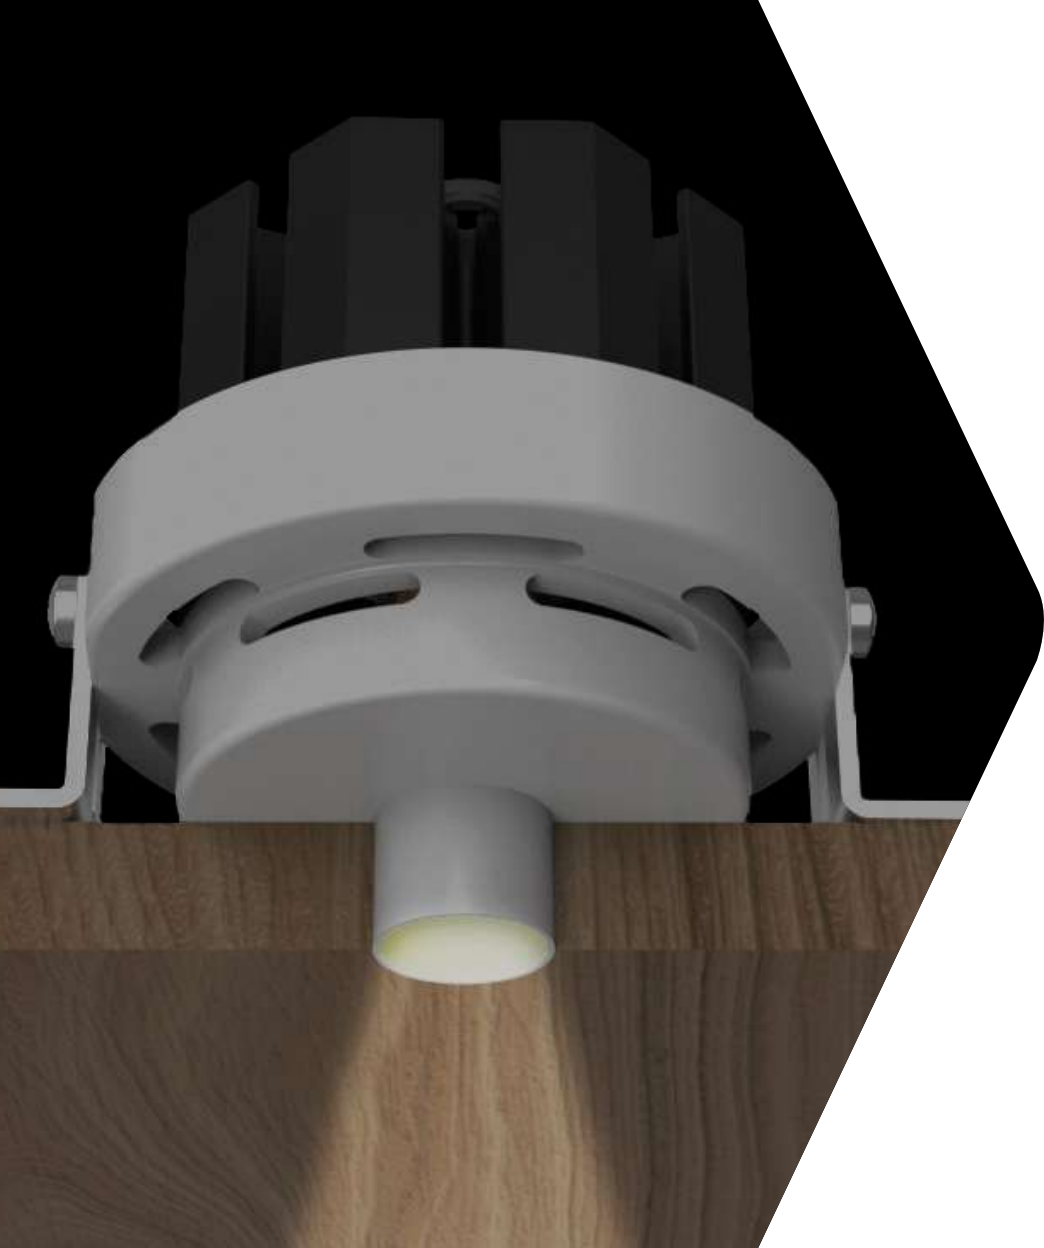

PUNTO

Details take center stage thanks to the powerful light output of these luminaires. Set your focus, define spaces, and enhance the beauty of your yacht's interior.

L9775

RECESSED LUMAIRES FOR INTERIOR

Ø mm 13

1 x 4/6 W

FINISHES

WHITE

BLACK

ZERO

Iconic, high-quality, and versatile recessed fixed luminaires for exterior, IP66, featuring a solid and sleek round-frame design.

L8200

CUSTOM

ELLMO

Easy spring-mounted installation, a wide selection of high-power LEDs, and top-tier light performance make these luminaires particularly well-suited for luxury areas.

L9782

RECESSED LUMINAIRES FOR EXTERIOR
Ø mm 66
1 x 4/6/8 W