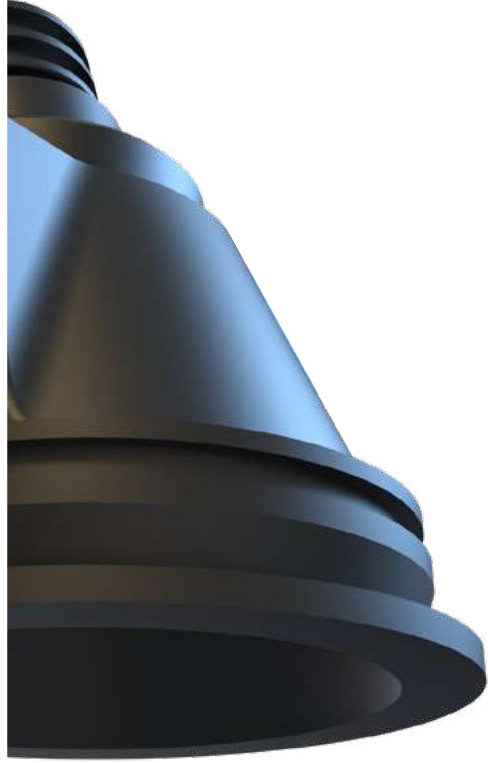

Ø mm 13

1 x 4/6 W

FINISHES

WHITE

BLACK

ZERO

Iconic, high-quality, and versatile recessed fixed luminaires for exterior, IP66, featuring a solid and sleek round-frame design.

L8200

RECESSED LUMINAIRES FOR EXTERIOR
Ø mm 65
1 x 4/6 W

L8201

RECESSED LUMINAIRES FOR EXTERIOR
Ø mm 85
1 x 4/6 W

FINISHES

WHITE

BLACK

POLISHED STEEL

SATIN

CUSTOM

ELLMO

Easy spring-mounted installation, a wide selection of high-power LEDs, and top-tier light performance make these luminaires particularly well-suited for luxury areas.

L9782

RECESSED LUMINAIRES FOR EXTERIOR
Ø mm 66
1 x 4/6/8 W