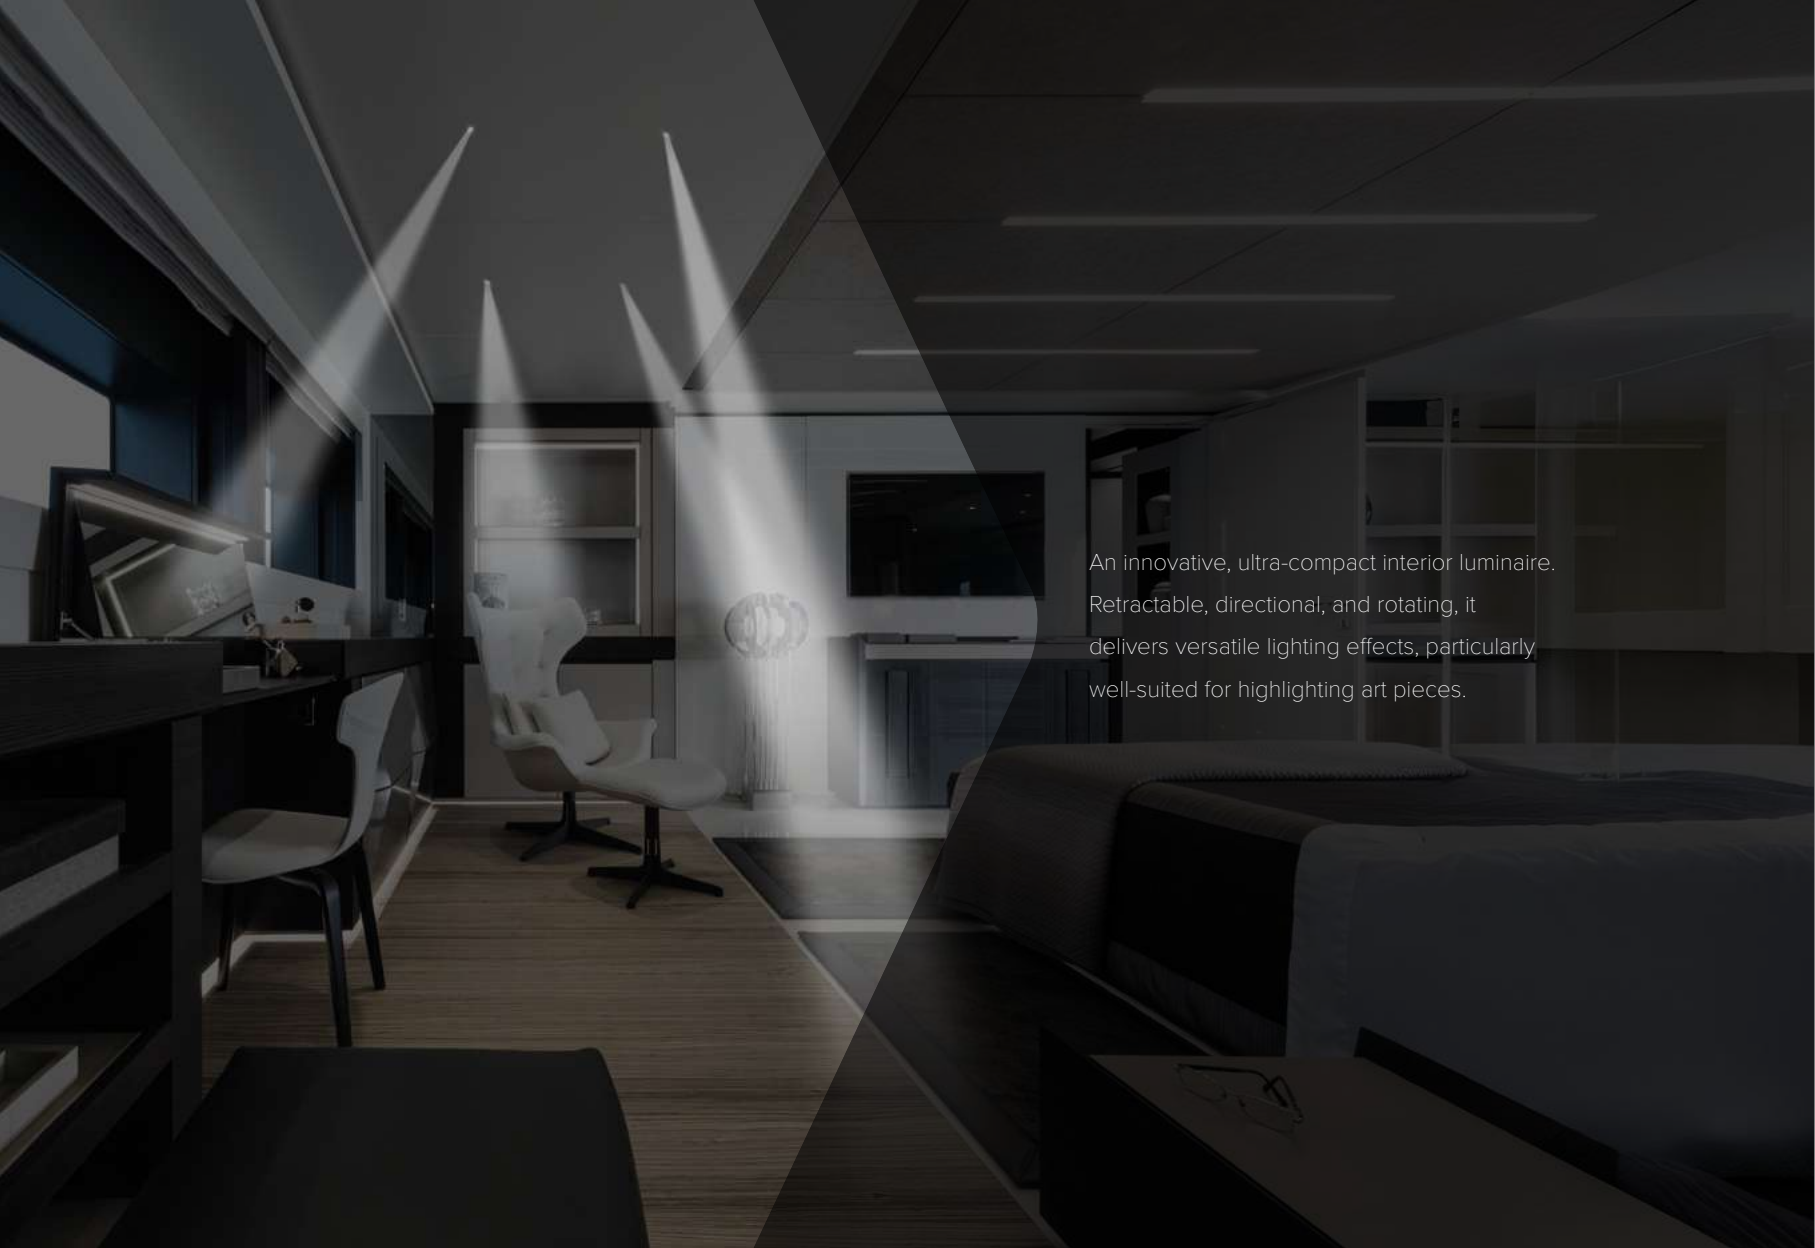

M I N I

An innovative, ultra-compact interior luminaire. Retractable, directional, and rotating, it delivers versatile lighting effects, particularly well-suited for highlighting art pieces.

L9419-XS

RECESSED LUMAIRES FOR INTERIOR