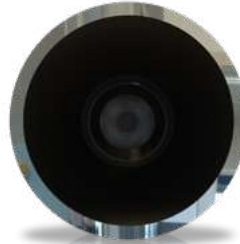

POLISHED STEEL