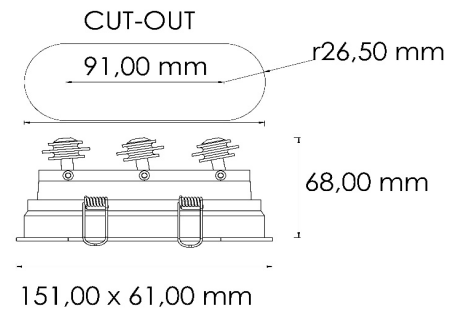

**Item L9336**

**Adjustable Downlight For Interior**

**IP40**

**DESCRIPTION**

A directional luminaire, made up of 3 cylindrical modules, a contemporary design. Easy and fast springs mouting and maintenance.

**Trim Ring Material**

ALUMINIUM

**Power**

3 X 4 W

**Luminaire lumens output**

1560 LM

**Trim Ring Finish**

ANY

**Voltage forward**

3 X 12 V

**Colour Rendering Index**

90 CRI - OTHERS ON REQUEST

**Body Material**

ALUMINIUM

**Driver**

10-30V DC / 220V (Not Included)

**Colour Temperature**

3000K - OTHERS ON REQUEST

**Mounting Method:**

SPRINGS

**Dimmable**

ON REQUEST

**Beam angle Output**

27°  
34°