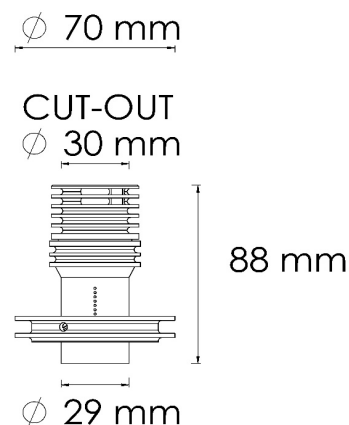

Item L9275

Fixed Recessed Downlight for Interior

IP40

DESCRIPTION

A minimal design for this round frameless fixed recessed compact downlight for interior, whose body can be extracted from 0 to 18 mm, for an accurate and personal final lighting effect. Suitable for luxury areas.

Trim Ring Material

ALUMINIUM

Power

4 W

Luminaire lumens output

REF-S 250 LUMEN

Trim Ring Finish

ANY

Voltage forward

12 V

Colour Rendering Index

90 CRI - OTHERS ON REQUEST

Body Material

ALUMINIUM-PVC

Driver

10-30V DC / 220V (Not Included)

Colour Temperature

3000K- OTHERS ON REQUEST

Mounting Method:

SCREWS

Dimmable

ON REQUEST

Beam angle Output

30°