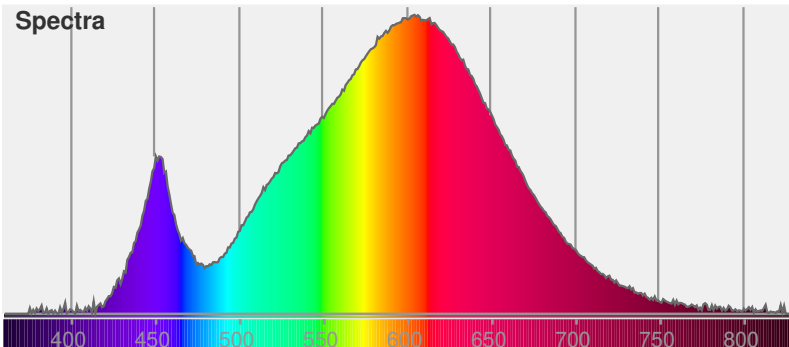

Light quality:

Color temperature:

Output: 337 lm
Peak: 2249 cd
Power: -
PF: -

Beam angle

14°

Product name:
L3011 350mA 14°

Date and time:
15/10/2015 16:56:55

Additional information:
350mA
4W

Color

CIE1931
x: 0,437
y: 0,404

Spectra

Power

Voltage: 222 V
Current: 0,000 A