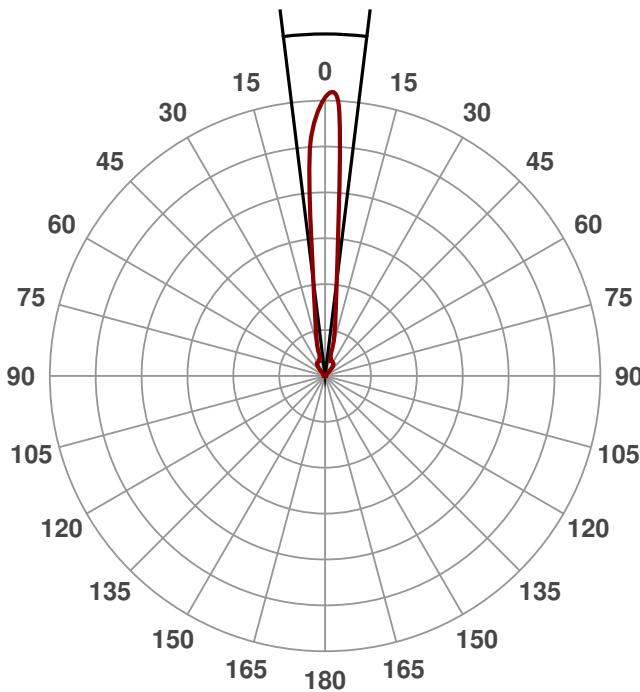

Light quality:

Color temperature:

Output: 337 lm
Peak: 2249 cd
Power: -
PF: -

Beam angle

14°

Product name:
L3011 350mA 14°

Date and time:
15/10/2015 16:56:55

Additional information:
350mA
4W

Color

CIE1931
x: 0,437
y: 0,404

Spectra

Power

Voltage: 222 V
Current: 0,000 A