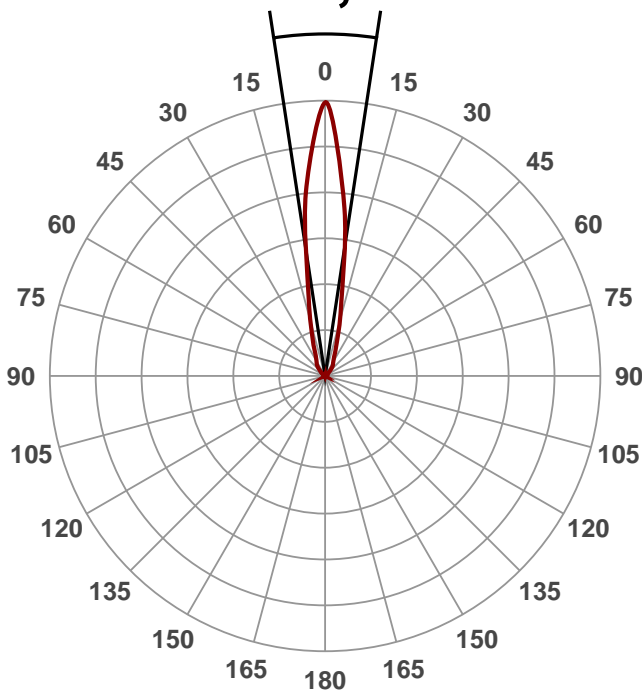

Light quality:

Color temperature:

Output: 615 lm
Peak: 2727 cd
Power: -
PF: -

Beam angle

17,3°

Product name:
L0178 350mA 17°

Date and time:
09/11/2015 09:23:10

Additional information:
350mA
7W

Color

CIE1931
x: 0,321
y: 0,329

Spectra

Power

Voltage: 223 V
Current: 0,000 A