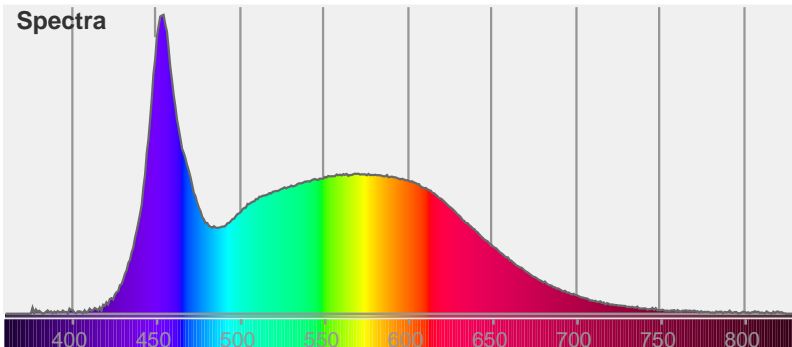

Light quality:

Color temperature:

Output: 615 lm
Peak: 2727 cd
Power: -
PF: -

Beam angle

17,3°

Product name:
L0178 350mA 17°

Date and time:
09/11/2015 09:23:10

Additional information:
350mA
7W

Color

CIE1931
x: 0,321
y: 0,329

Spectra

Power

Voltage: 223 V
Current: 0,000 A